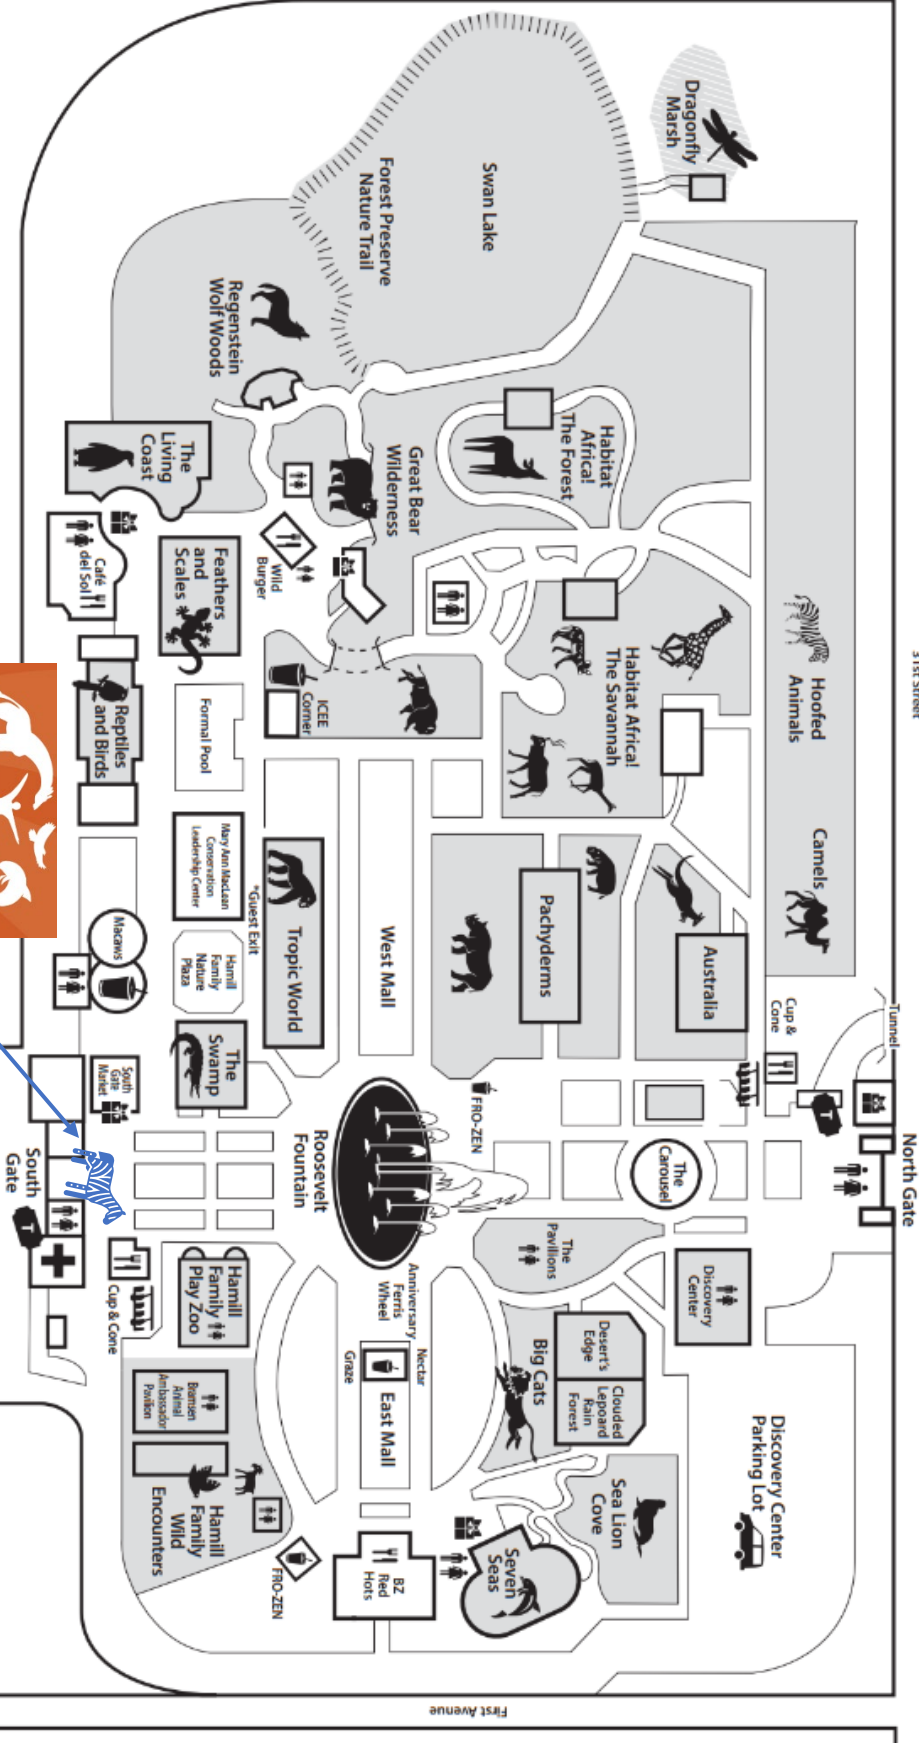

Wild Connections 2025 FAQ

Where do we meet?

Please meet at the Reception Desk 15 minutes before your experience begins. A Wild Connections team member will be there to guide you to the meeting spot or inform you on where to meet the Animal Care Specialists.

How old do I need to be to participate in a Wild Connection?

Children under the age of 18 must be accompanied by an adult to all Wild Connections.

Wild Connection	Age
Flamingo Feeding Adventure	8 years old
Moon Jelly Experience	8 years old
Otter Adventure	12 years old
Penguin Encounter	5 years old*
Penguin Feeding Adventure	12 years old
Rainforest Aviary Feeding Adventure	8 years old
Shark Feeding Adventure	12 years old

Additional Questions? Please contact wildconnections@brookfieldzoo.org.

**CONNECT
 CARE
 CONSERVE**

Reception is located near the South Entrance of the Zoo. Look for the Wild Connections sign! (pictured left)