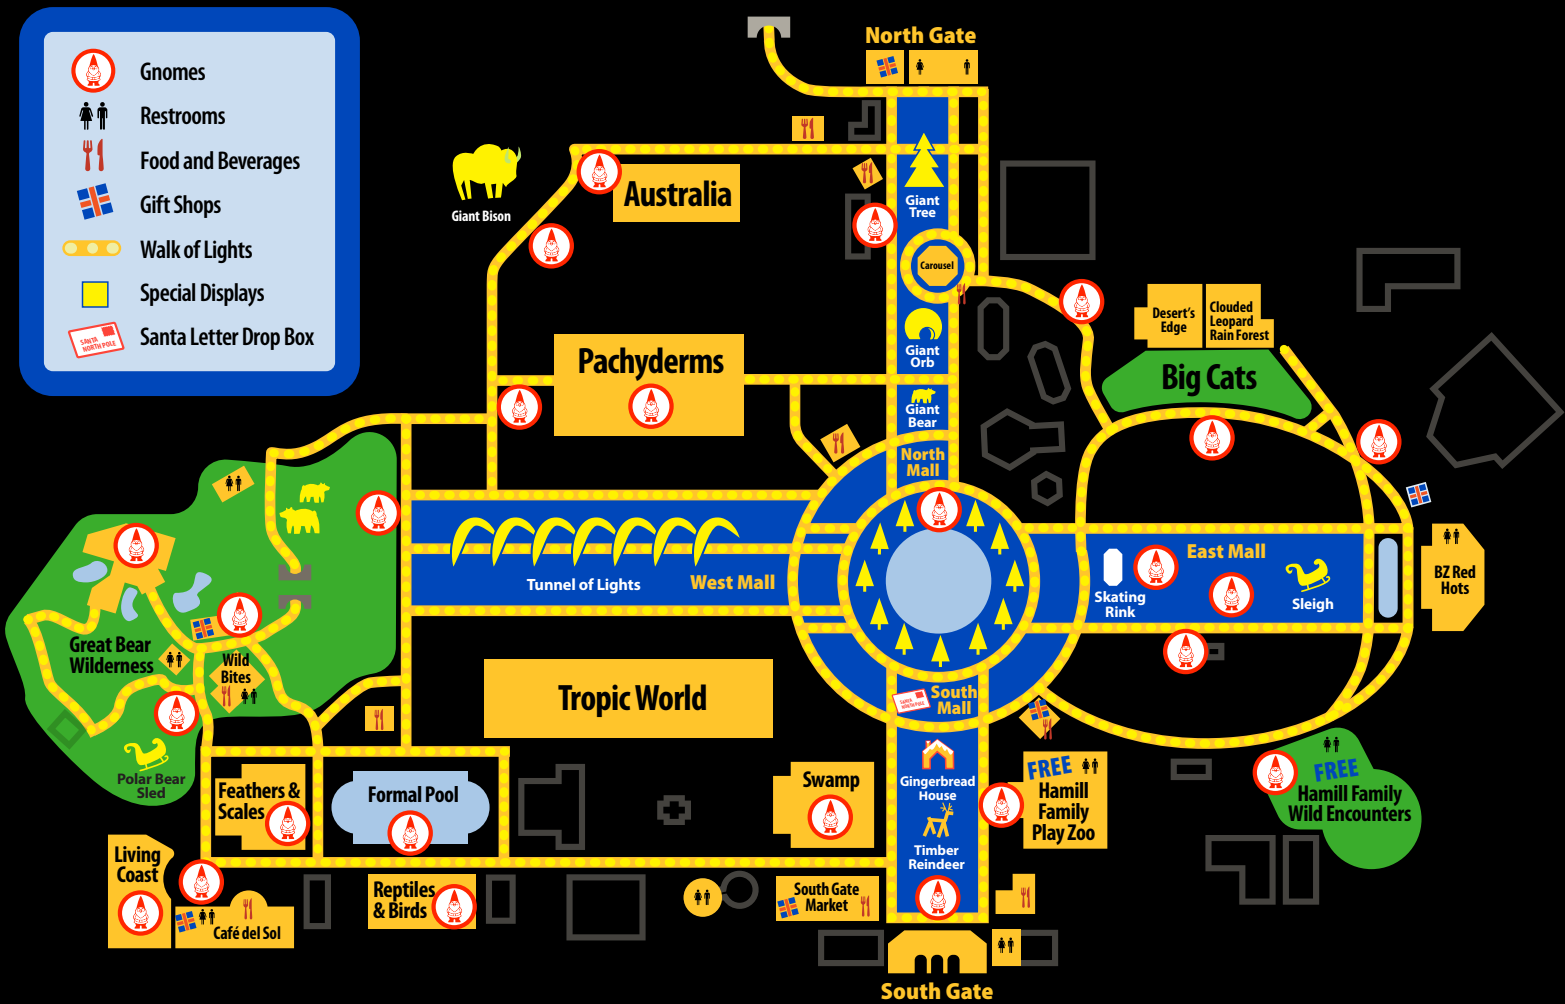

Scroll down for list of gnomes.

NORTH

EAST

Sunny Gnome
The Carousel
(west side)

Hiya Gnome
DESERT'S EDGE
(west side)

Cosmo Gnome
BIG CATS
(south side of path)

Tres Gnomes
BIG CATS (southeast
of Snow Leopard)

Peekaboo Gnome
Beer Garden

Coney Gnome
Roosevelt Fountain
(north side)

Erikson Gnome
HAMILL FAMILY WILD
ENCOUNTERS (entry)

WEST

Booknook Gnome
THE LIVING COAST
(indoor)

Stanley Gnome
Café del Sol
(outdoor plaza)

GymboRay Gnome
Formal Pool
(south side)

Wheezer Gnome
FEATHERS & SCALES
(indoor)

Harley Gnome
REPTILES & BIRDS
(indoor)

HiHo Gnome
GREAT BEAR WILDERNESS
(Bison/West Mall)

Tumble Tom Gnome
GREAT BEAR WILDERNESS
(entry arch)

Ansel Gnome
GREAT BEAR WILDERNESS
(underwater viewing)

Rojo-ho Gnome
GREAT BEAR WILDERNESS
(outside Gift Shop)

SOUTH

Frosty Gnome
South Gate

John Sgnome
THE SWAMP (indoor)

Knut Gnome
HAMILL FAMILY PLAY ZOO
(entry arch)